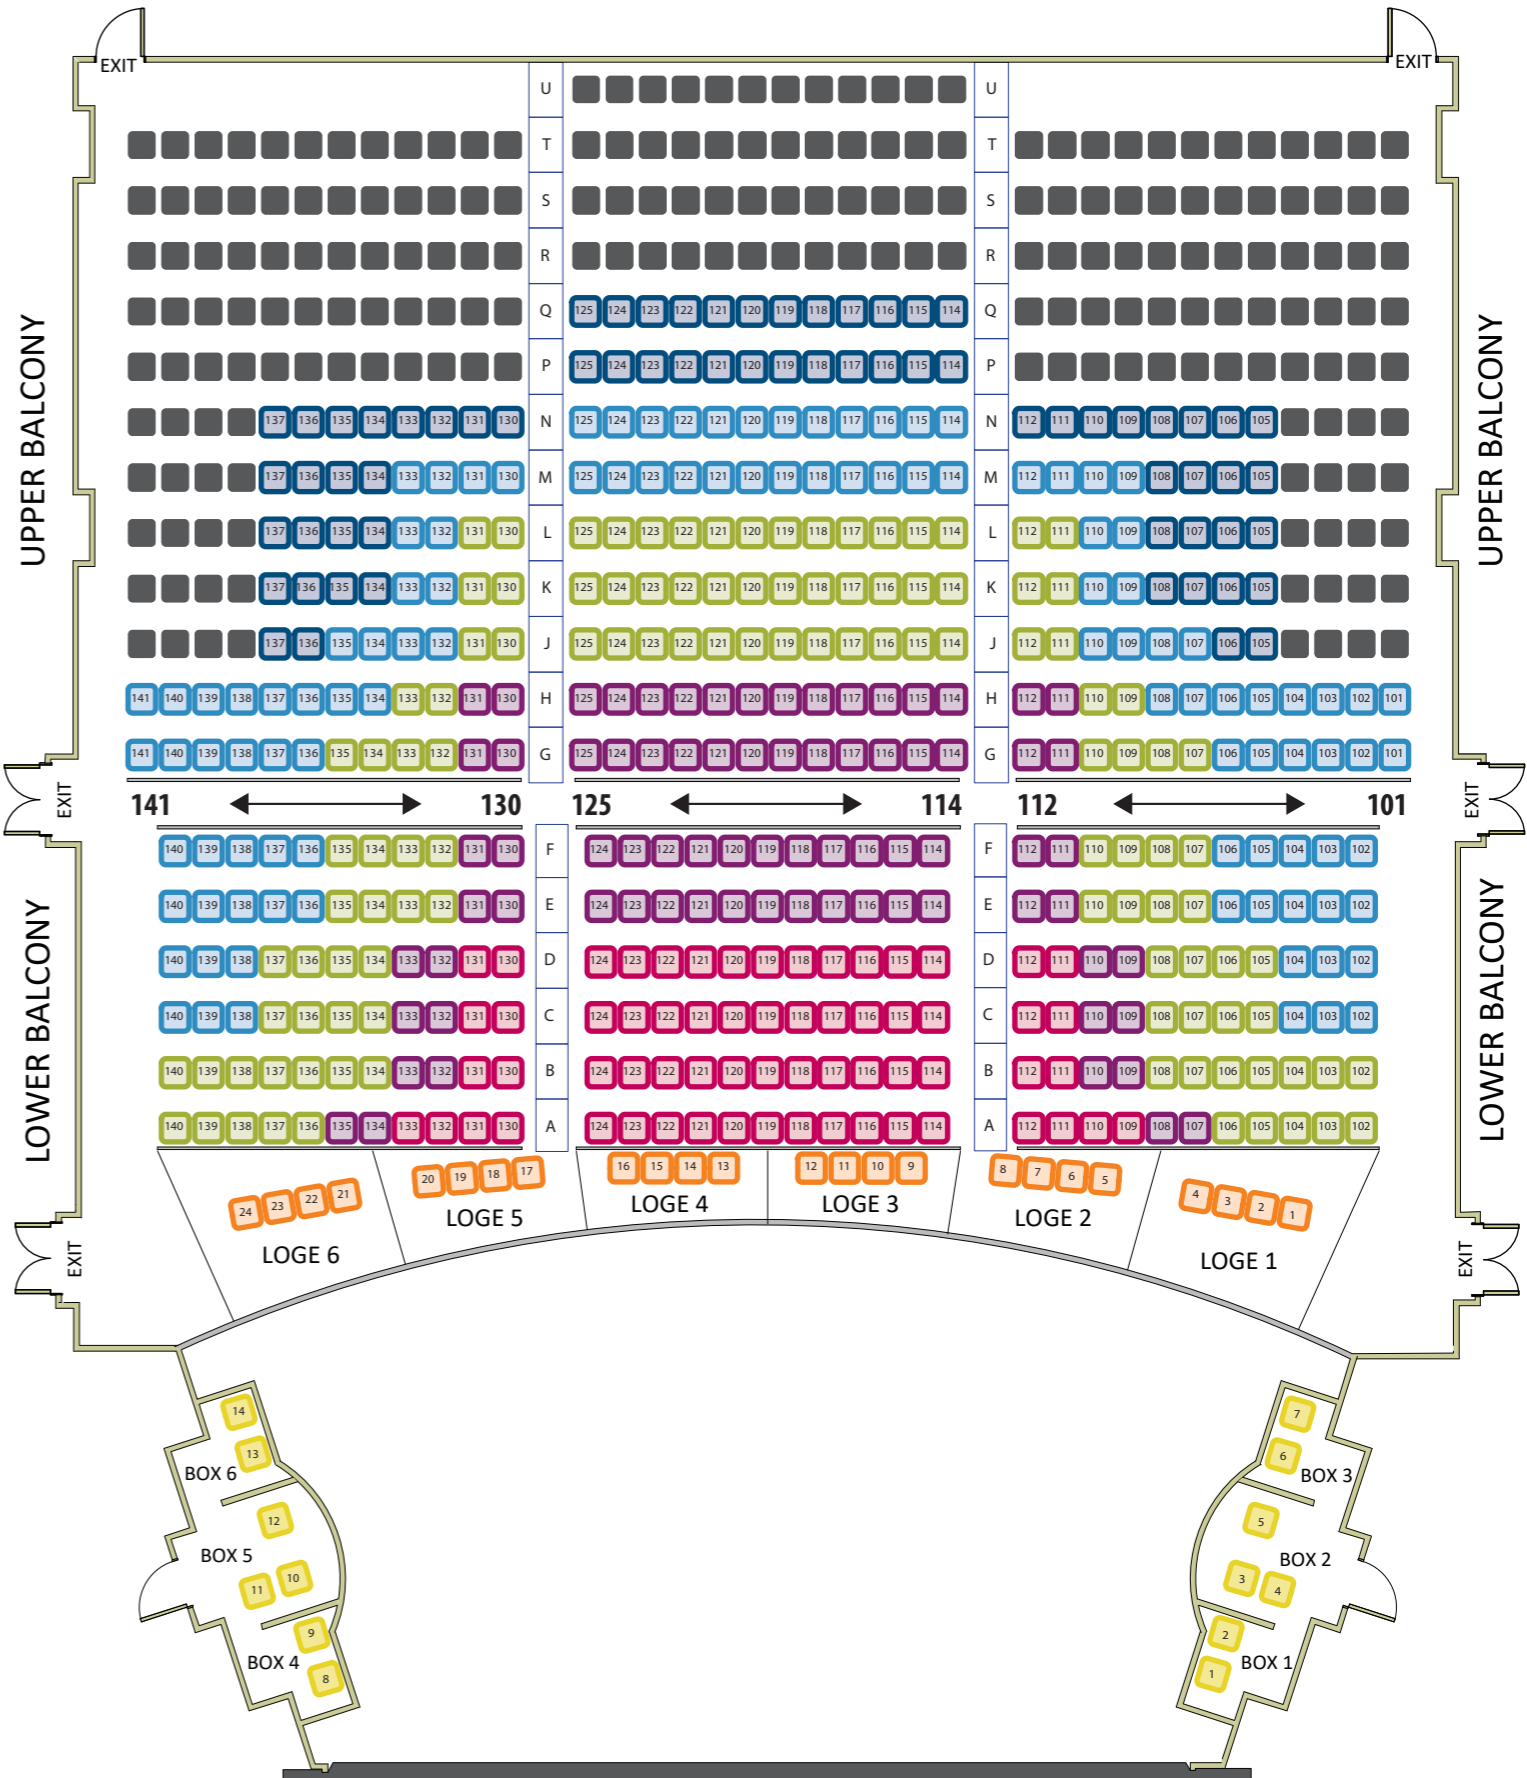

- SEATING COLOUR KEY
- A
 - B
 - C
 - D
 - E
 - LOGE
 - BOX
 - N/A

ROYAL THEATRE - MAIN FLOOR SEATING PLAN

- SEATING COLOUR KEY
- A
 - B
 - C
 - D
 - E
 - LOGE
 - BOX
 - N/A

ROYAL THEATRE - BALCONY SEATING PLAN