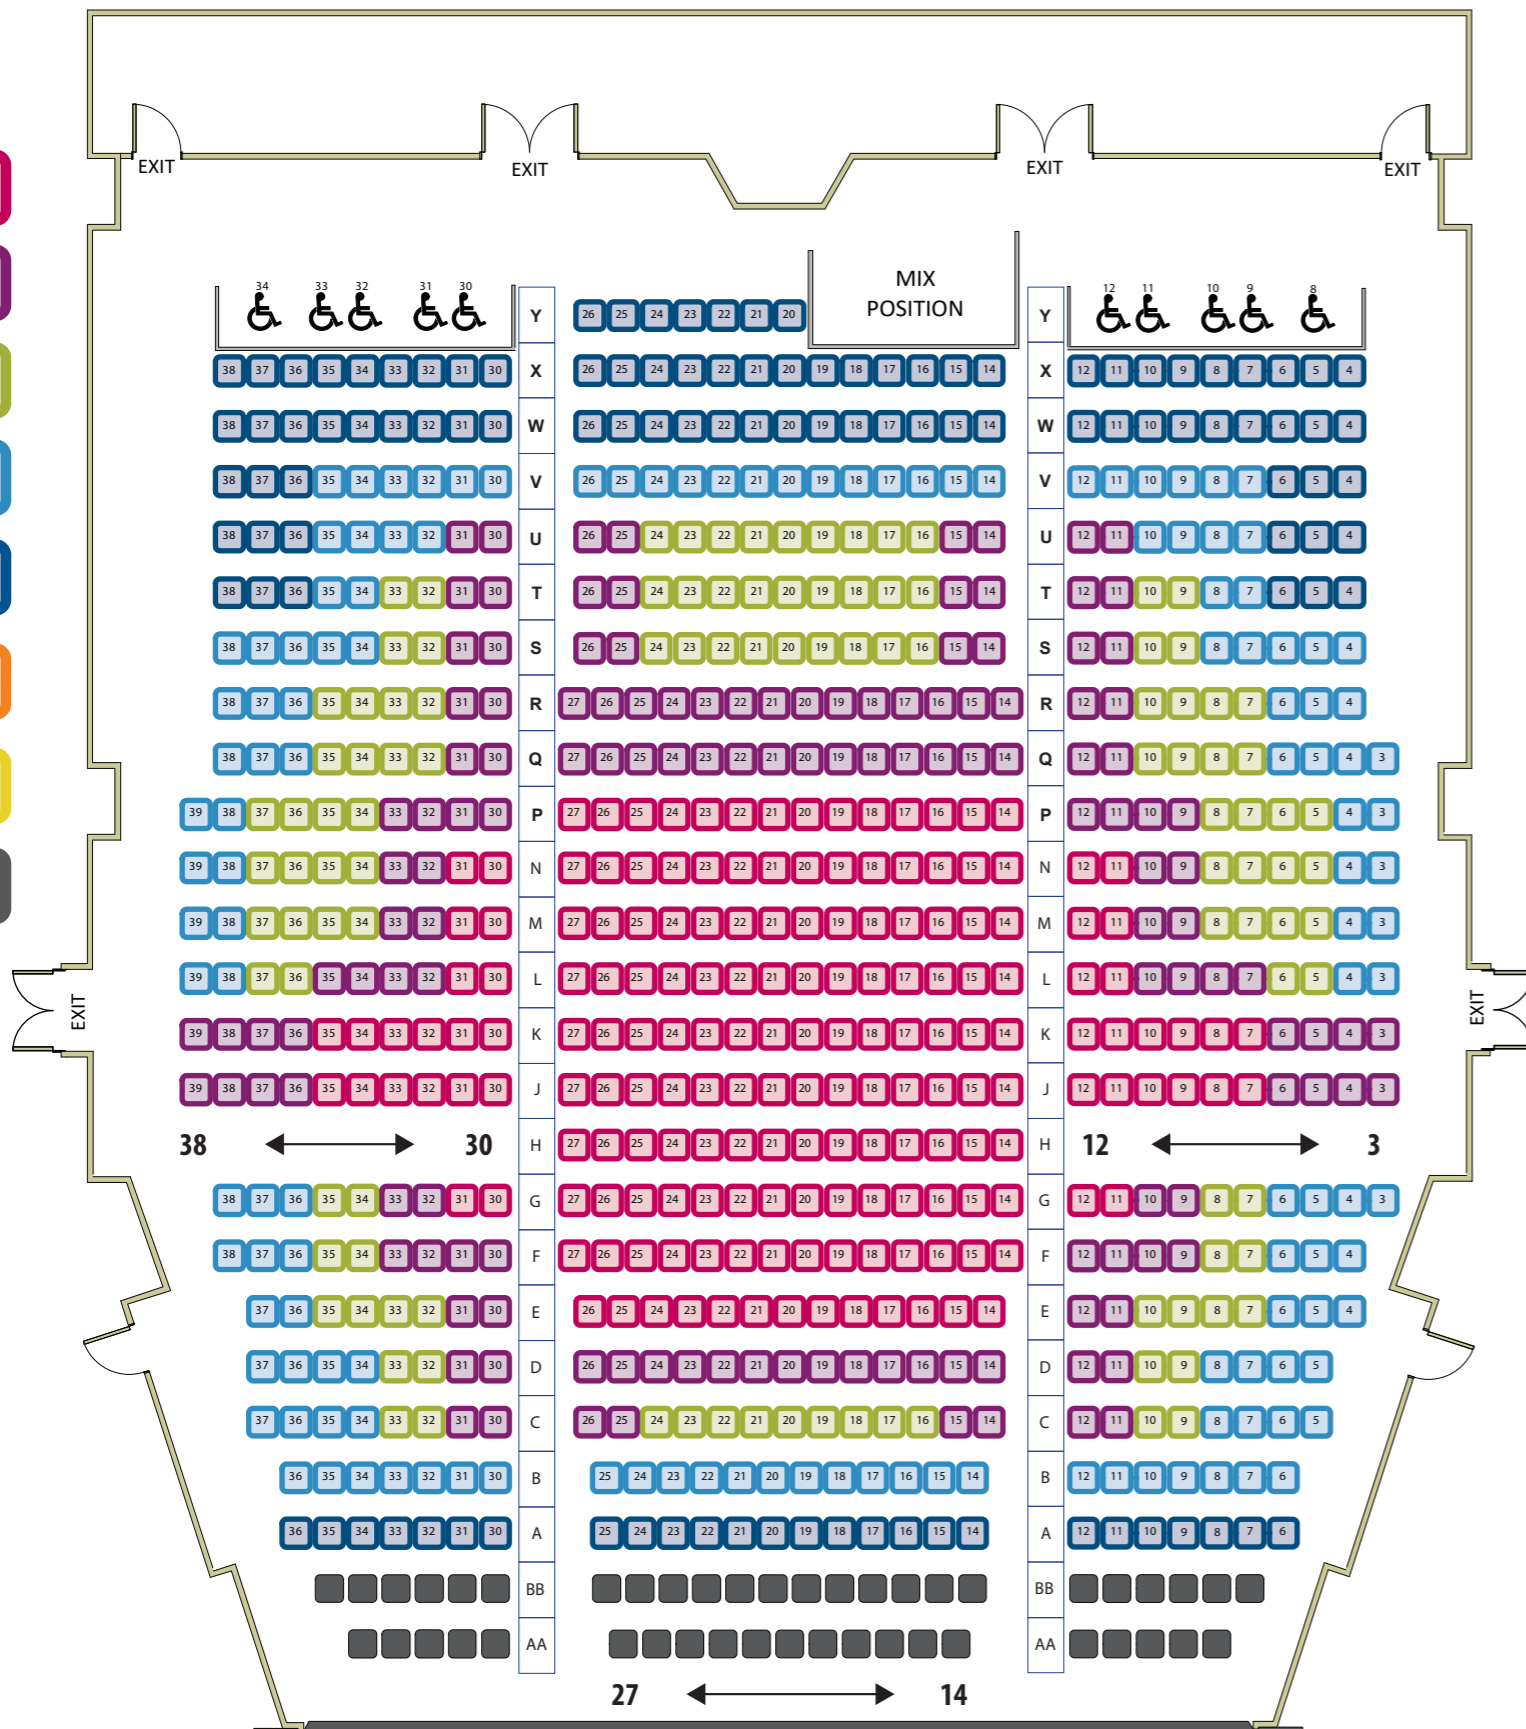

- SEATING COLOUR KEY
- A
 - B
 - C
 - D
 - E
 - LOGE
 - BOX
 - N/A

ROYAL THEATRE - MAIN FLOOR SEATING PLAN

- SEATING COLOUR KEY
- A
 - B
 - C
 - D
 - E
 - LOGE
 - BOX
 - N/A

ROYAL THEATRE - BALCONY SEATING PLAN