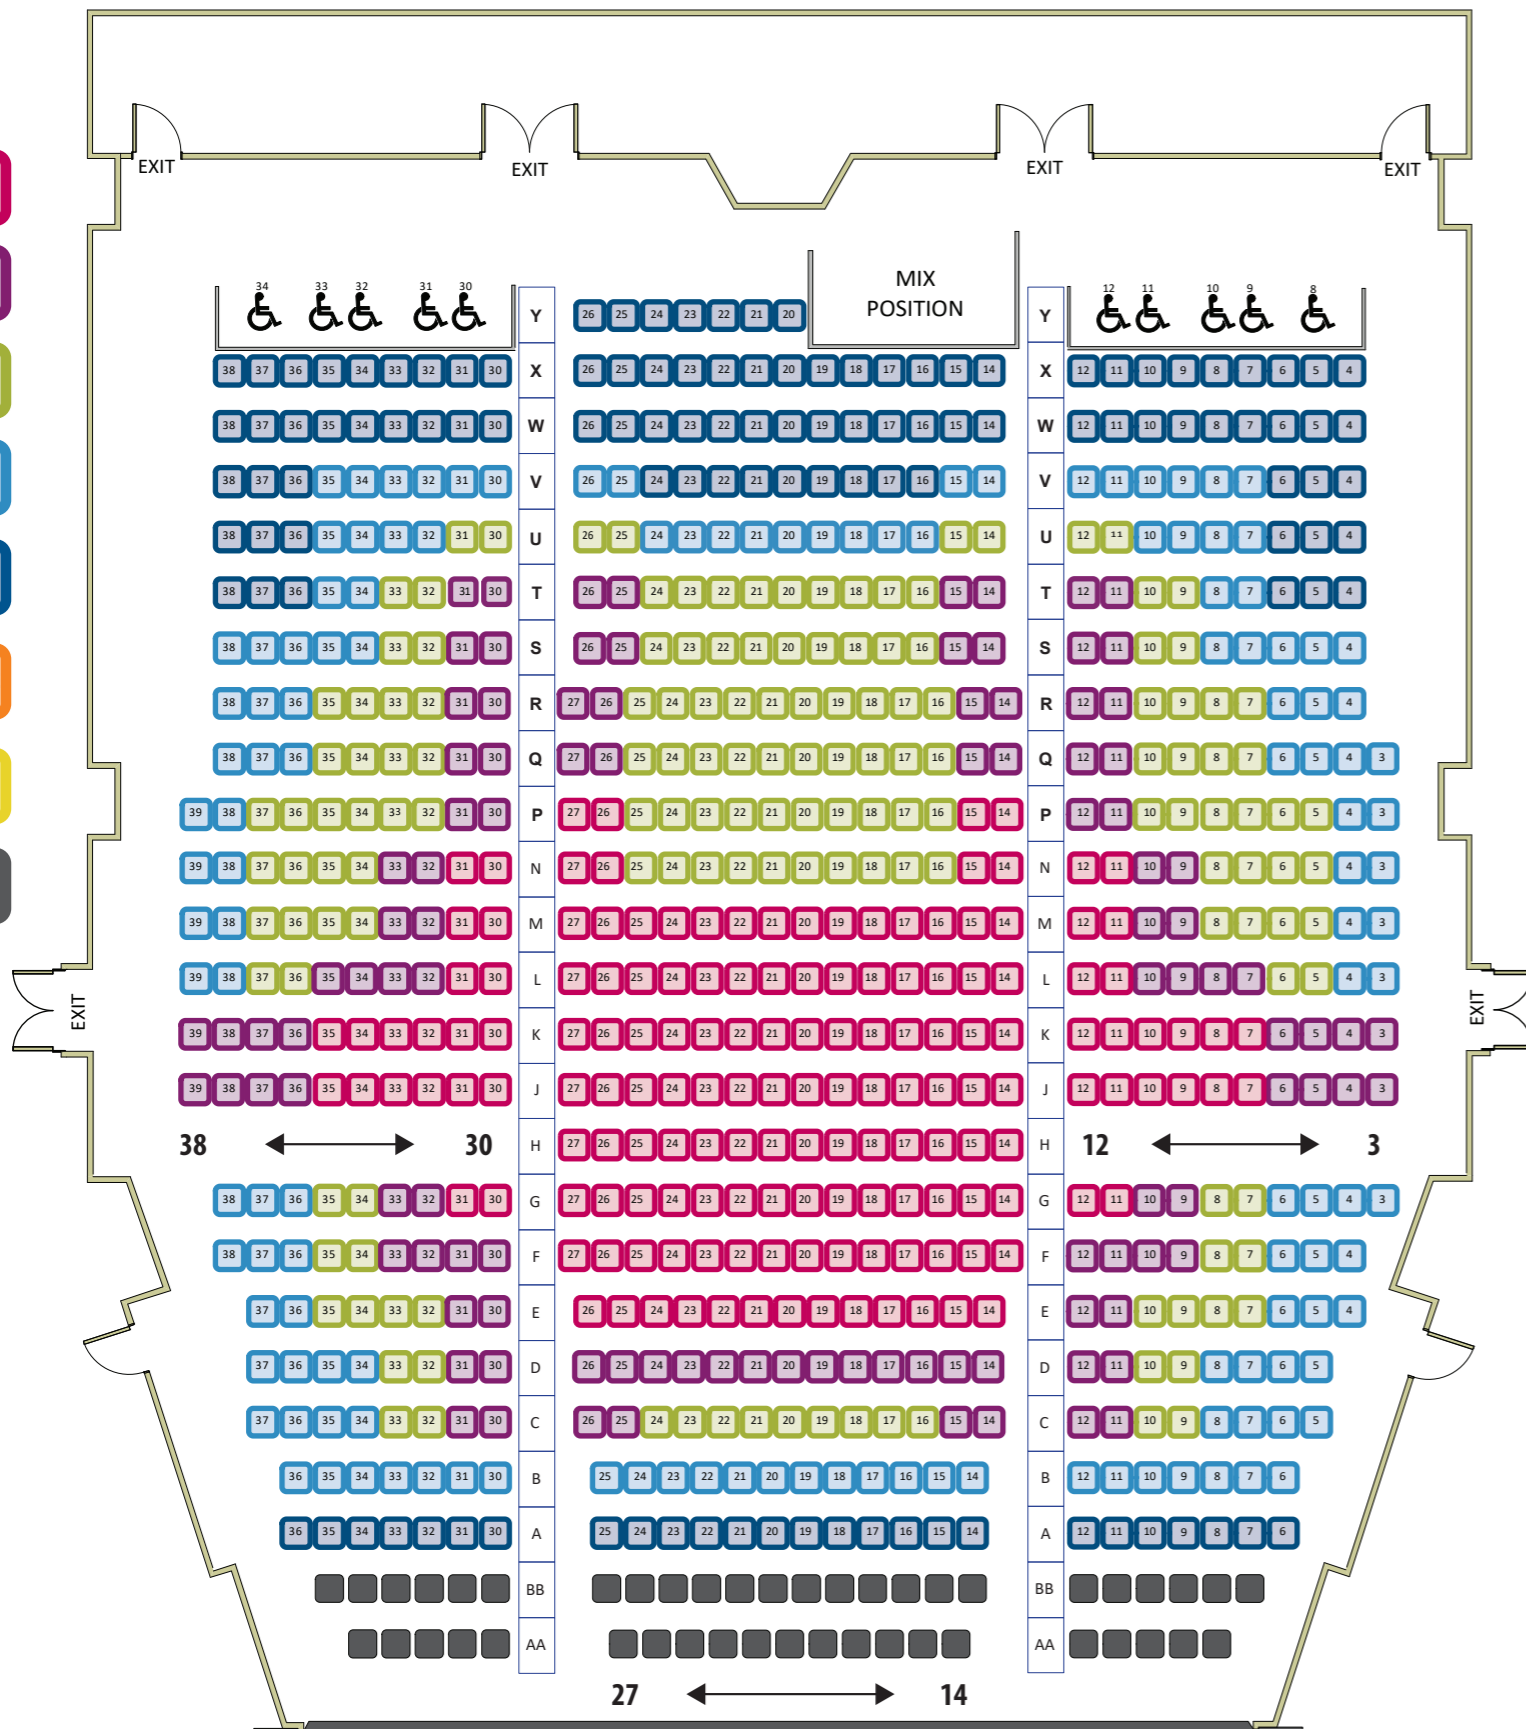

- SEATING COLOUR KEY
- A A
  - B B
  - C C
  - D D
  - E E
  - LOGE LOGE
  - BOX BOX
  - N/A N/A

ROYAL THEATRE - MAIN FLOOR SEATING PLAN

- SEATING COLOUR KEY
- A A
  - B B
  - C C
  - D D
  - E E
  - LOGE LOGE
  - BOX BOX
  - N/A N/A

ROYAL THEATRE - BALCONY SEATING PLAN