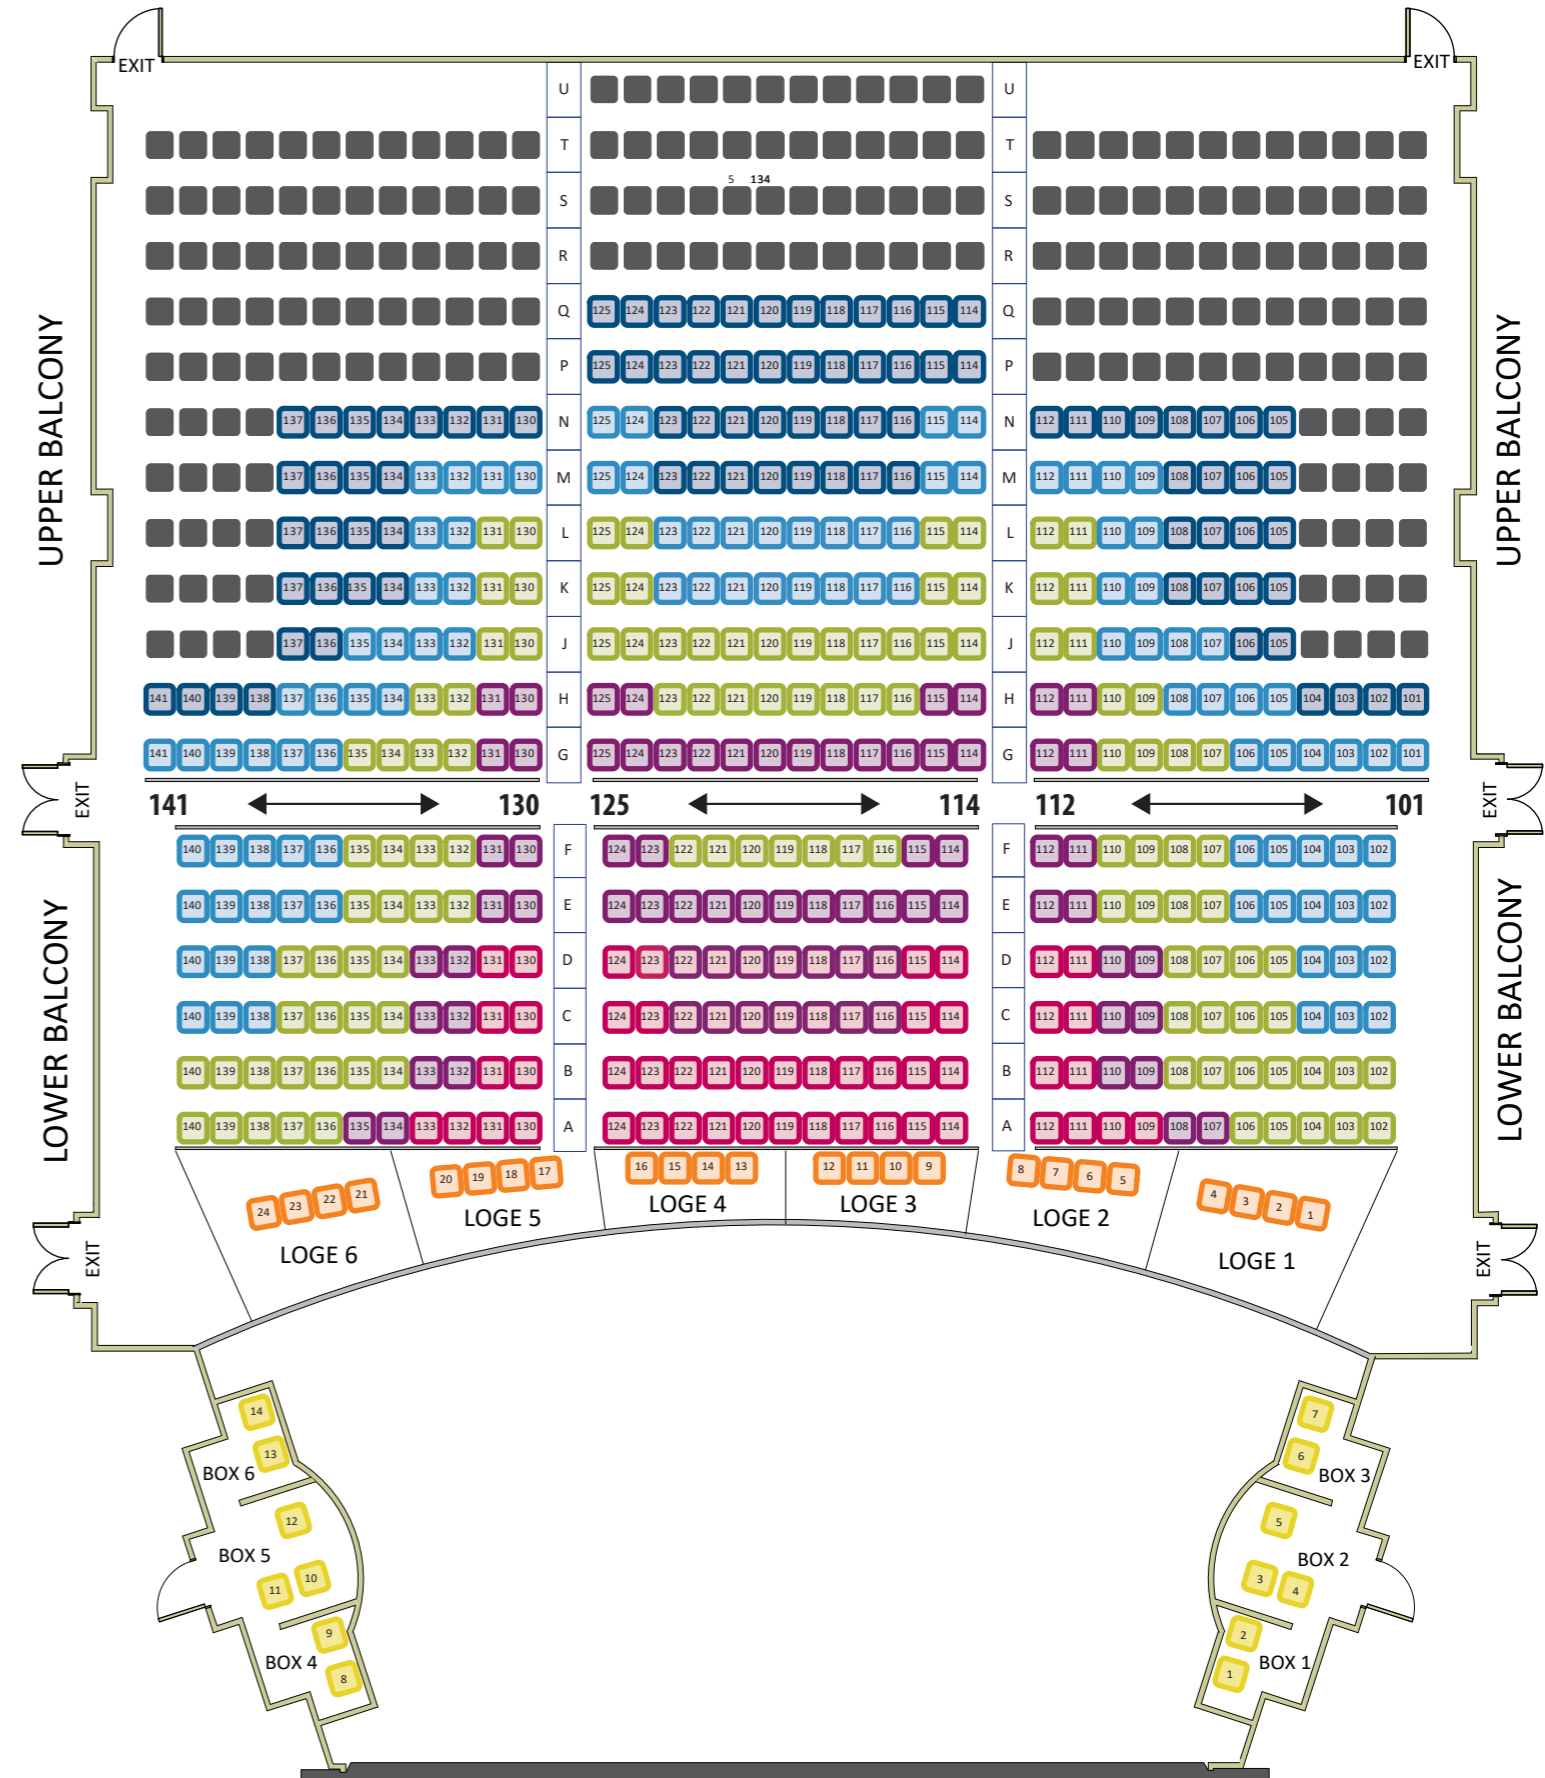

- SEATING COLOUR KEY
- A A
  - B B
  - C C
  - D D
  - E E
  - LOGE LOGE
  - BOX BOX
  - N/A N/A

ROYAL THEATRE - MAIN FLOOR SEATING PLAN

- SEATING COLOUR KEY
- A A
  - B B
  - C C
  - D D
  - E E
  - LOGE LOGE
  - BOX BOX
  - N/A N/A

ROYAL THEATRE - BALCONY SEATING PLAN